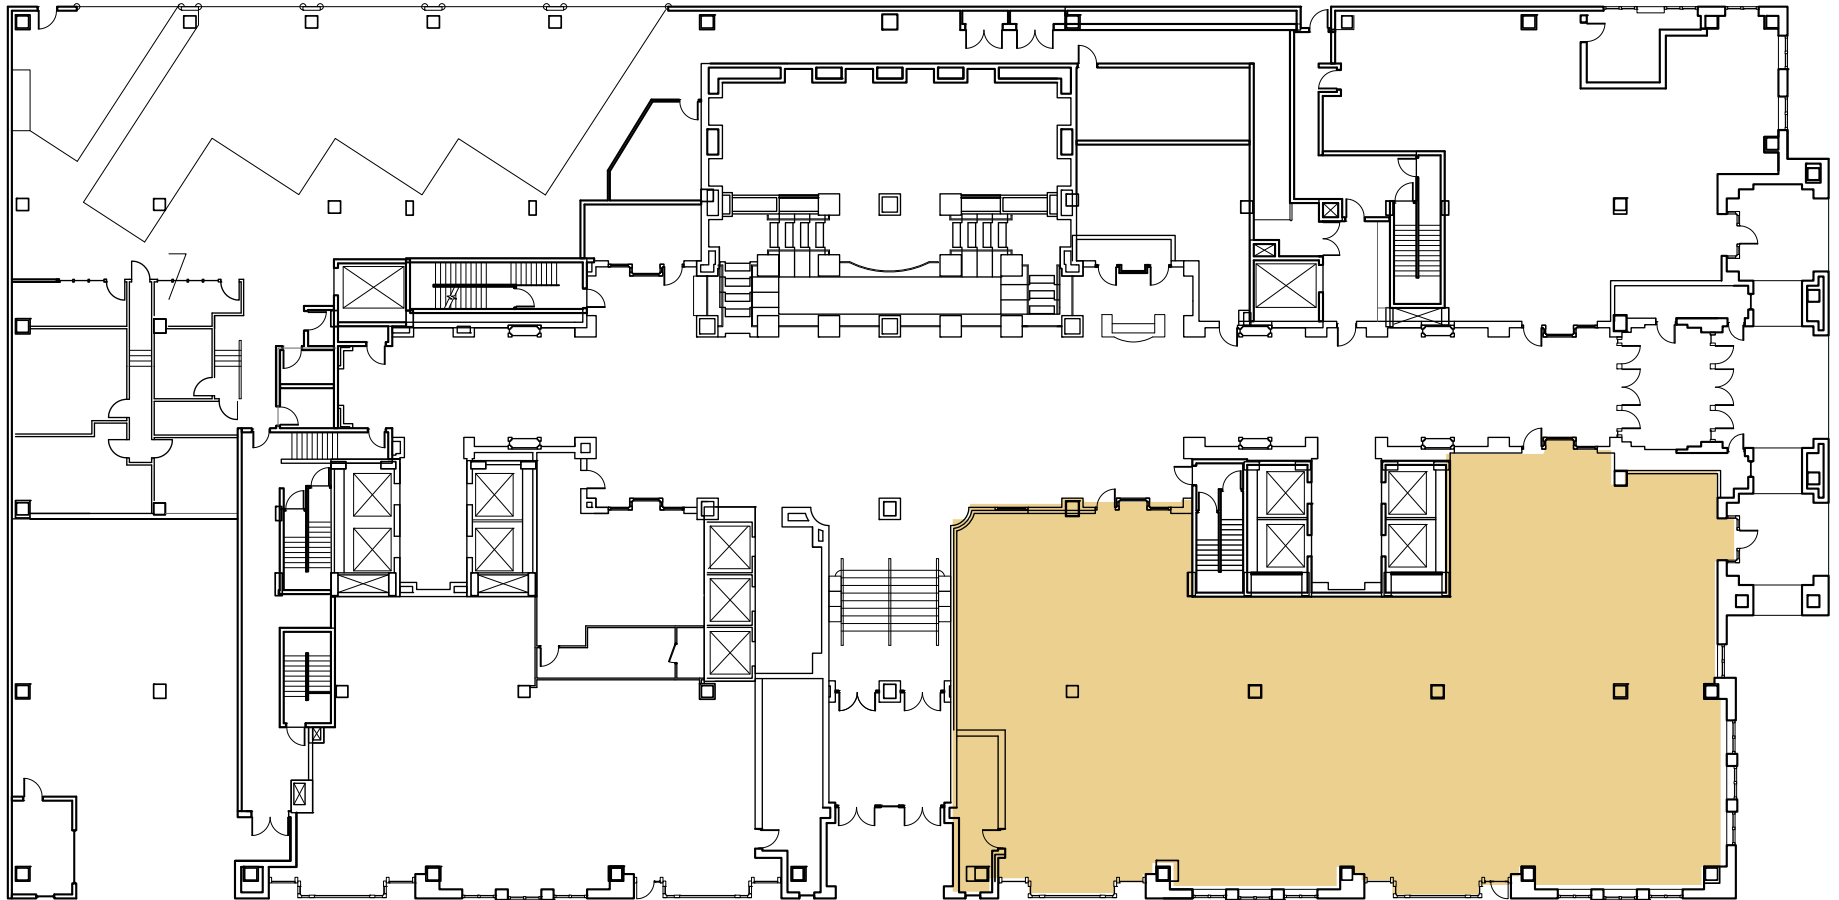

CONCOURSE LEVEL SITE PLAN

Franklin Court 1099 14th St NW, Washington, D.C. 20005

FRANKLIN COURT

8,936 SF Available

6,892 SF Available

For leasing information:

Joe Falcone p. 703.284.7447 e. jfalcone@lpc.com

FIRST FLOOR SITE PLAN

Franklin Court 1099 14th St NW, Washington, D.C. 20005

8,019 SF Available

For leasing information:

Joe Falcone p. 703.284.7447 e. jfalcone@lpc.com