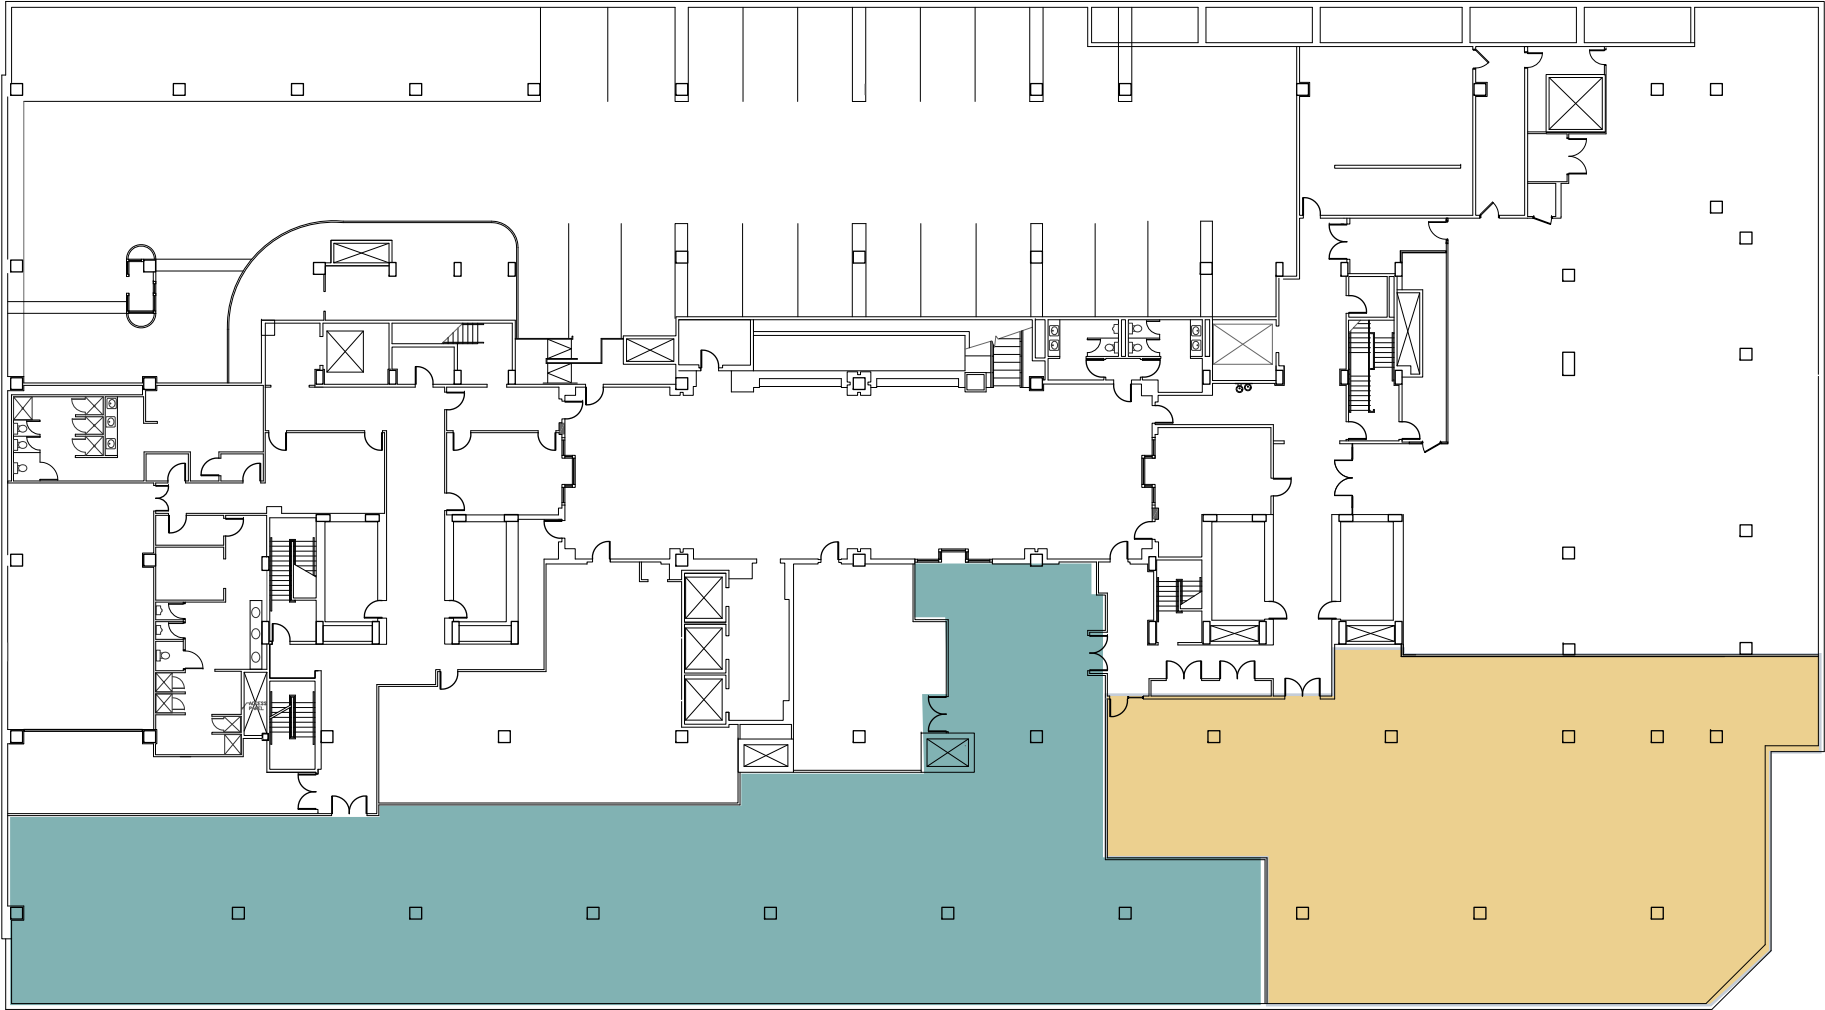

CONCOURSE LEVEL SITE PLAN

Franklin Court 1099 14th St NW, Washington, D.C. 20005

FRANKLIN COURT

8,936 SF Available

6,892 SF Available

For leasing information:

Joe Falcone p. 703.284.7447 e. jfalcone@lpc.com

FIRST FLOOR SITE PLAN

Franklin Court 1099 14th St NW, Washington, D.C. 20005

8,019 SF Available

For leasing information:

Joe Falcone p. 703.284.7447 e. jfalcone@lpc.com